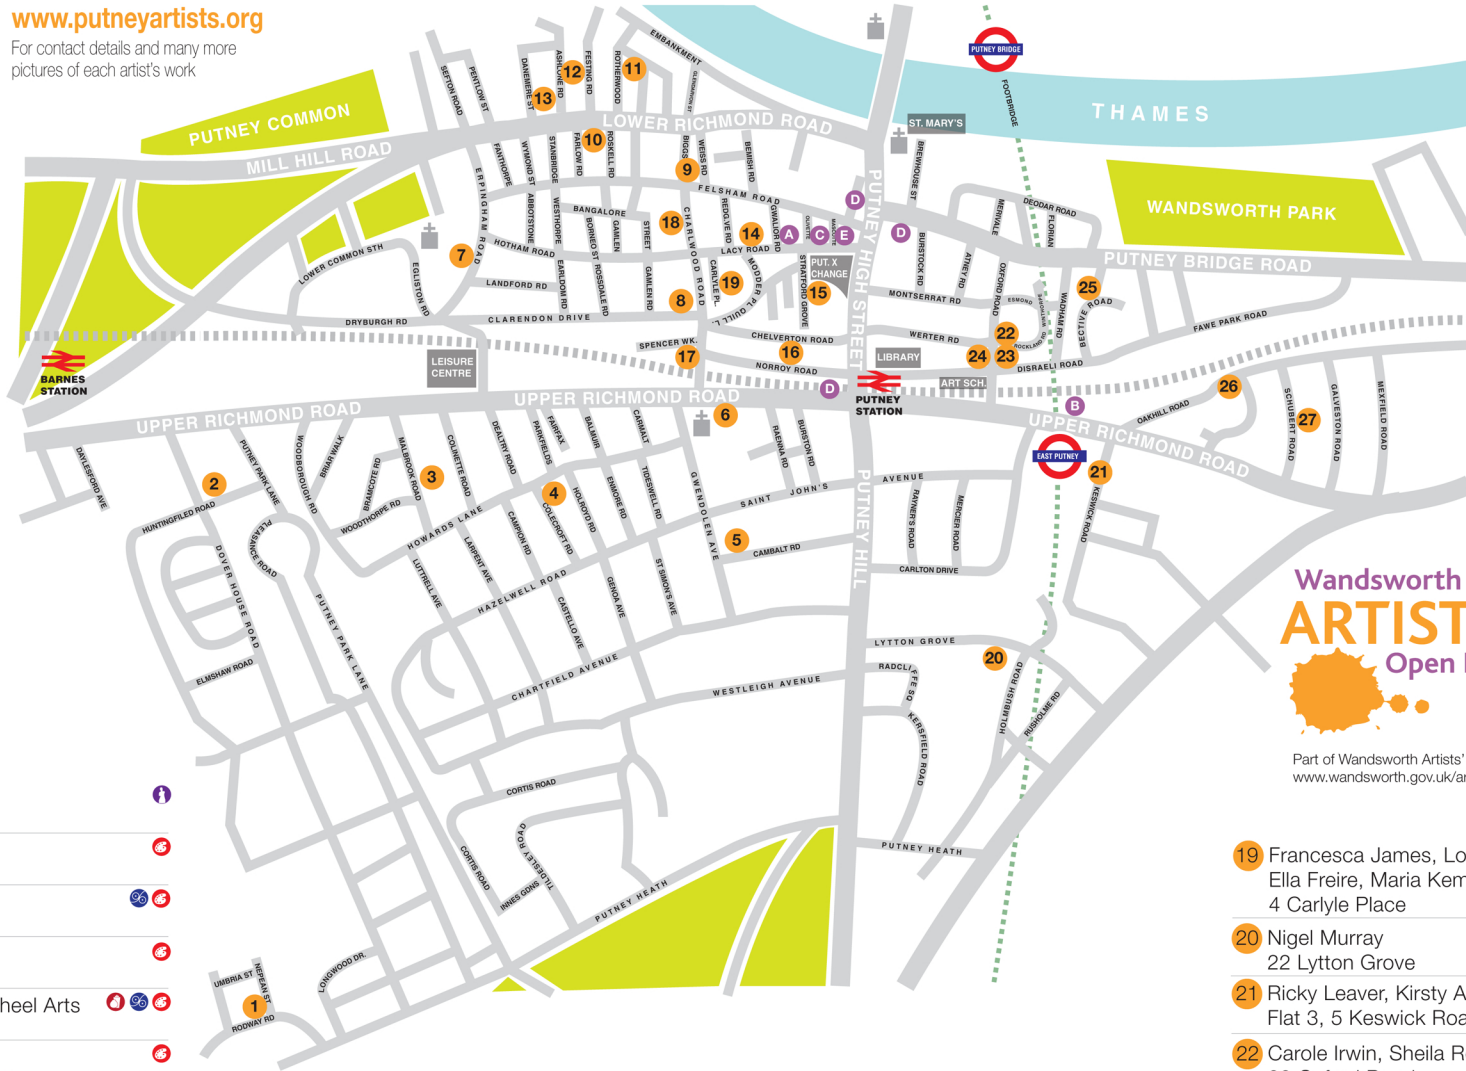

Putney artists

All within easy walking distance of one another!

-  Mosaics
-  Drawing
-  Prints
-  Ceramics
-  Textiles
-  Sculpture
-  Photography
-  Painting
-  Glass
-  Jewellery

www.putneyartists.org

For contact details and many more pictures of each artist's work

- 1 Gilbert Whyman
17 Rodway Road 
- 2 Alan Smart
21 Huntingfield Road 
- 3 Elizabeth Macdonnell
17 Malbrook Road  
- 4 Ann Hawksley
50 Coalecroft Road 
- 5 Joanna Bielska, Colour Wheel Arts
121 Cambalt Road   
- 6 Dick Bates, Lumina Dyer
Flat E, Estate Hse, 225-231 Upper Rich Rd. 
- 7 Charles Penny
70 Erpingham Road   
- 8 Jane Theophilus
9 Clarendon Drive 
- 9 Dan Hodges
Flat 1, 104 Felsham Road  
- 10 Jo Bowen
Studio, 133 Lower Richmond Rd    
- 11 Susie Scott, Cathy Kenny
34 Rotherwood Road   **Open first weekend only**

- 12 Fleur Tookey, Gina Farncombe
30 Festing Road    **Open first weekend only**
- 13 Barington Barber
1 Ashlone Road 
- 14 Margaret Knott, Carol Greenaway
56 Lacy Road   
- 15 Helen, Hannah and Andrew Fickling, Sophie Marsham
14 Stratford Grove     

- 16 Isobel Peachey, Tammy Mackay
Jocelyn Peachey, Paul Tierney
22 Norroy Road   **Open first weekend only**
- 17 Gurley, Millie McCallum
Lucie Murtagh, Mark Stonehouse
1 Charlwood Road    
- 18 David Giffard
33 Charlwood Road  